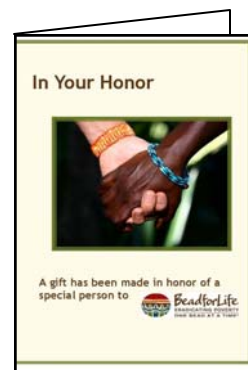

With warm regards,
BeadforLife

In memory of this special person, this gift creates opportunities and changes in the lives of hard working Ugandan women and youth so that they may lift themselves and their families out of extreme poverty.

May this gift bring you as much comfort and peace as it brings hope and progress to the members and communities of BeadforLife.

BeadforLife creates sustainable opportunities for women to lift their families out of extreme poverty by connecting people worldwide in a circle of exchange that enriches everyone.

In Loving Memory

A gift has been made in honor of a special person to

BeadforLife Gift Card Folding Directions

Step 1: Orient the card facing this way

Step 2: Fold in half horizontally in a backward direction

Step 3: Fold in half vertically as indicated at right

Step 4: Card is folded and ready to be mailed in a standard envelope measuring 4.375" X 5.75"

www.BeadforLife.org